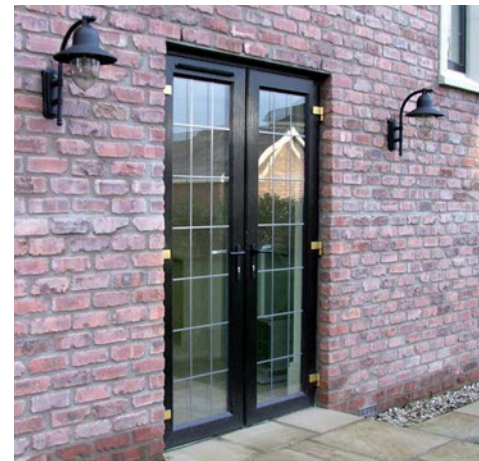

French Doors

Brighten up your home, improve your view and make a garden a natural extension to your living area with a Camden French Door. The opening allows unrestricted access and maximum ventilation and offers the choice of opening inwards or outwards, restrictors are fitted as standard to all opening out doors.

Key Features

- **2 Profile Finishes**
- **Sculptured or Angled Frame & Beading**
- **Variety of Colour Options**
- **Internally Glazed**
- **8 Point Locking System**

French Doors

Improve your view and make a garden a natural extension to your living space. The opening allows unrestricted access and maximum ventilation.

Features & Benefits

- **Choice:** Window furniture - White, Black, Silver & Brass
- **Character:** Sculptured or Angled french doors offer a beautiful, traditional finish
- **Convenience:** Moving parts within the door simply require a light oiling once or twice a year to ensure that the french doors continue to side open smoothly
- **Low Maintenance:** They will not rot, warp or require repainting
- **Internally Glazed:** An extra security feature as the glass can only be removed from inside your home
- **Security:** 8 point locking system
- **Thermal Efficiency:** Now available with Super Spacer as standard in all sealed units reducing condensation and lowering energy costs.